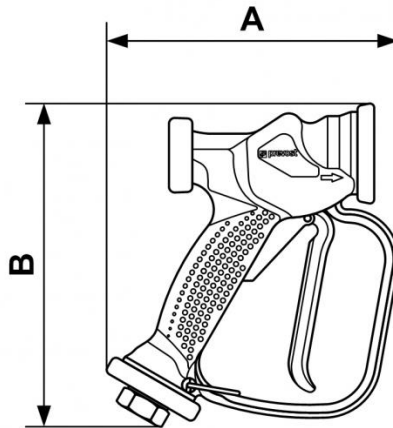

## Multi-purpose wash gun

Description						
Reference	BSPB female thread	Flow rate (at 174 psi (GPM))	Max operating pressure (psi)	Temperature (max (°F))	Construction	Weight (lb)
<b>PM JET</b>	1/2" FBSP	13 GPM at 174 psi	175	120	Polypropylene adjustable spray wash gun with polyamid coating PA 66. Use with adaptor ELP 096153	0.97

**Dimensions**

Reference	A inch	B inch
<b>PM JET</b>	0.5741469816273	0.63648293963255