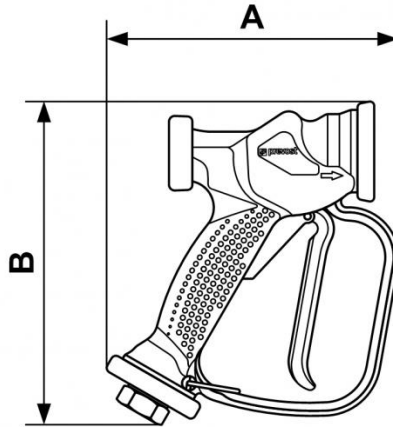

Multi-purpose wash gun

Description						
Reference	BSPB female thread	Flow rate (at 174 psi (GPM))	Max operating pressure (psi)	Temperature (max (°F))	Construction	Weight (lb)
PM JET	1/2" FBSP	13 GPM at 174 psi	175	120	Polypropylene adjustable spray wash gun with polyamid coating PA 66. Use with adaptor ELP 096153	0.97

Dimensions

Reference	A inch	B inch
PM JET	0.5741469816273	0.63648293963255