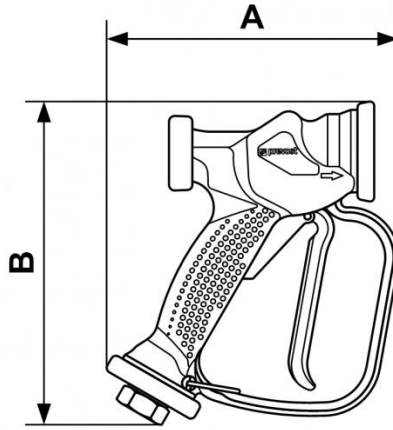

## Multi-purpose wash gun

Description						
Reference	BSPP female thread	Flow rate (at 174 psi (GPM))	Max operating pressure (psi)	Temperature (max (°F))	Construction	Weight (lb)
<b>PM JET</b>	1/2" FBSP	13 GPM at 174 psi	175	120	Polypropylene adjustable spray wash gun with polyamid coating PA 66. Use with adaptor ELP 096153	0.97

**Dimensions**

Reference	A mm	B mm
PM JET	175	194