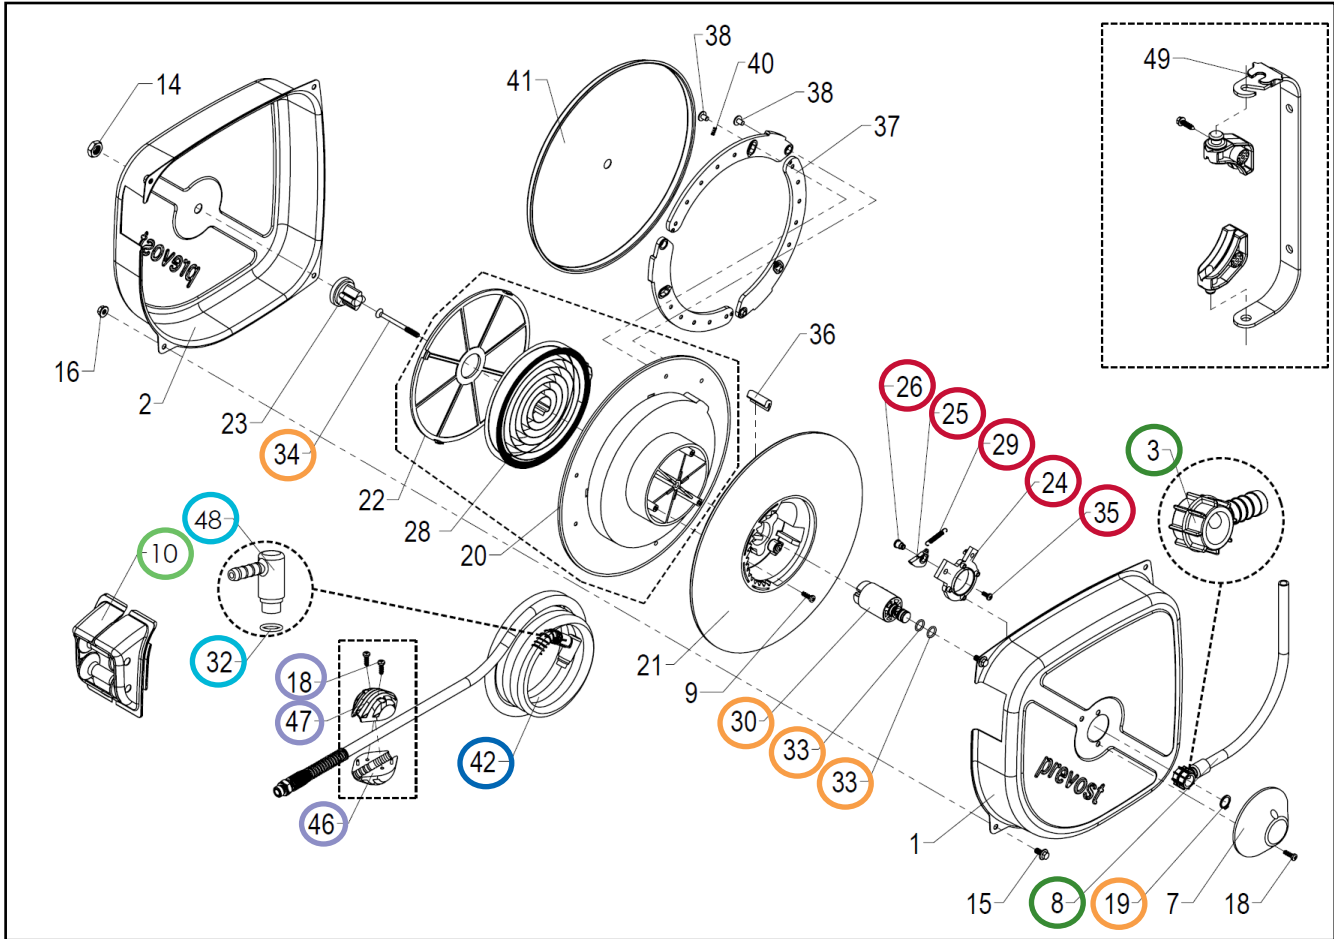

# 5 - SPARE PARTS

| Part Number | Description                   | item  | Description                     | Quantity |
|-------------|-------------------------------|-------|---------------------------------|----------|
| DMG 0471K   | RATCHET HOOK KIT              | 24    | RATCHET SUPPORT                 | 1        |
|             |                               | 25    | RATCHET                         | 1        |
|             |                               | 26    | RATCHET PIVOT                   | 1        |
|             |                               | 29    | RATCHET SPRING                  | 1        |
|             |                               | 35    | SCREW TC M 4x10                 | 1        |
| DMG 0445K   | SWIVEL COUPLING KIT           | 19    | CIRCLIP A 14                    | 1        |
|             |                               | 30    | SWIVEL CONNECTION               | 1        |
|             |                               | 33    | O RING SEAL                     | 1        |
|             |                               | 34    | SCREW TSP TORX 6x66             | 1        |
| DMG 0476K   | FITTING + SLEEVE KIT D8 DRF   | 3     | PLASTIC CONNECTOR D 8           | 1        |
|             |                               | 8     | HOSE 8x12 L=1 m DRF             | 1        |
| DMG 0416K   | FITTING + SLEEVE KIT D10 DRF  | 3     | PLASTIC CONNECTOR D 10          | 1        |
|             |                               | 8     | HOSE 10x14 L=1 m DRF            | 1        |
| 100075244   | FITTING + SLEEVE KIT D8 DRFB  | 3     | PLASTIC CONNECTOR D 8           | 1        |
|             |                               | 8     | HOSE 8x12 L=1 m DRFB            | 1        |
| 100075245   | FITTING + SLEEVE KIT D10 DRFB | 3     | PLASTIC CONNECTOR D 10          | 1        |
|             |                               | 3     | HOSE 10x14 L=1 m DRFB           | 1        |
| DMG 0343K   | HOSE FITTING KIT D8           | 32    | SEAL                            | 1        |
|             |                               | 48    | CONNECTOR DIAM 8                | 1        |
| DMG 0344K   | HOSE FITTING KIT D10          | 32    | SEAL                            | 1        |
|             |                               | 48    | CONNECTOR DIAM 10               | 1        |
| DMG 0465    | HOSE KIT DRF 0812             | 42    | HOSE 8x12 L=12 m for DRF 0812   | 1        |
| DMG 0446    | HOSE KIT DRF 0815             | 42    | HOSE 8x12 L=15 m for DRF 0815   | 1        |
| DMG 0466    | HOSE KIT DRF 1010             | 42    | HOSE 10x14 L=10 m for DRF 1010  | 1        |
| DMG 0447    | HOSE KIT DRF 1012             | 42    | HOSE 10x14 L=12 m for DRF 1012  | 1        |
| DMG 0714    | HOSE KIT DRF 1015             | 42    | HOSE 10x14 L=15 m for DRF 1015  | 1        |
| 100074831   | HOSE KIT DRFB 0812            | 42    | HOSE 8x12 L=12 m for DRFB 0812  | 1        |
| 100074861   | HOSE KIT DRFB 0815            | 42    | HOSE 8x12 L=15 m for DRFB 0815  | 1        |
| 100075122   | HOSE KIT DRFB 1010            | 42    | HOSE 10x14 L=10 m for DRFB 1010 | 1        |
| 100075243   | HOSE KIT DRFB 1012            | 42    | HOSE 10x14 L=12 m for DRFB 1012 | 1        |
| DMF BC12    | STOPPER HOSE KIT D8 DRF       | 18    | SCREW TC 5x16 HILO              | 2        |
|             |                               | 46+47 | STOPPER D.12 DRF                | 1+1      |
| DMG 0022A1  | STOPPER HOSE KIT D10 DRF      | 18    | SCREW TC 5x16 HILO              | 2        |
|             |                               | 46+47 | STOPPER D.14 (1/4") DRF         | 1+1      |
| DMG 0199    | HOSE GUIDE KIT                | 10    | HOSE GUIDE ASSEMBLY             | 1        |