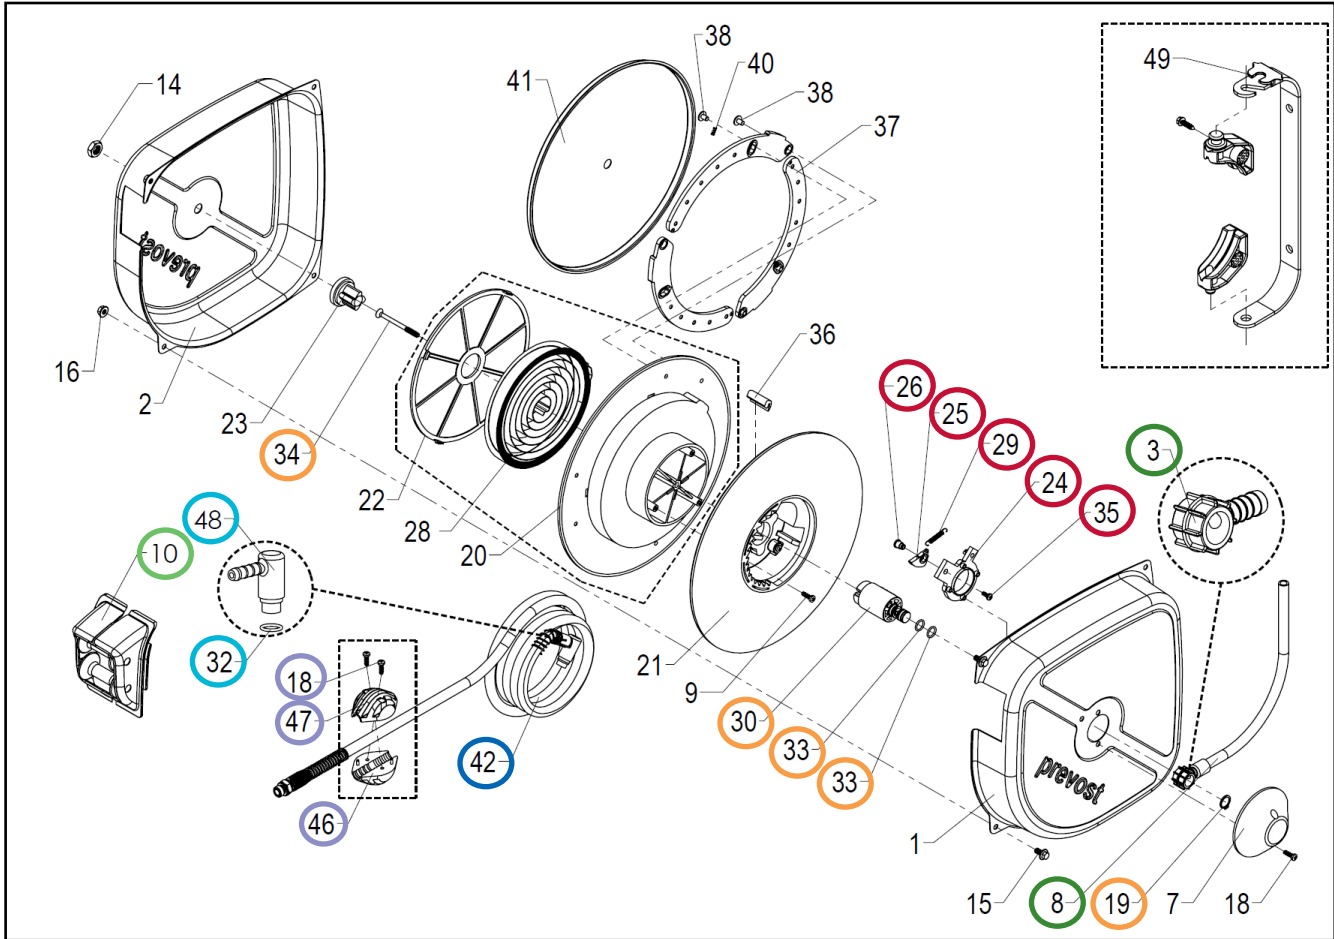

# 5 - SPARE PARTS

Part Number	Description	item	Description	Quantity
DMG 0471K	RATCHET HOOK KIT	24	RATCHET SUPPORT	1
		25	RATCHET	1
		26	RATCHET PIVOT	1
		29	RATCHET SPRING	1
		35	SCREW TC M 4x10	1
DMG 0445K	SWIVEL COUPLING KIT	19	CIRCLIP A 14	1
		30	SWIVEL CONNECTION	1
		33	O RING SEAL	1
		34	SCREW TSP TORX 6x66	1
DMG 0476K	FITTING + SLEEVE KIT D8 DRF	3	PLASTIC CONNECTOR D 8	1
		8	HOSE 8x12 L=1 m DRF	1
DMG 0416K	FITTING + SLEEVE KIT D10 DRF	3	PLASTIC CONNECTOR D 10	1
		8	HOSE 10x14 L=1 m DRF	1
100075244	FITTING + SLEEVE KIT D8 DRFB	3	PLASTIC CONNECTOR D 8	1
		8	HOSE 8x12 L=1 m DRFB	1
100075245	FITTING + SLEEVE KIT D10 DRFB	3	PLASTIC CONNECTOR D 10	1
		3	HOSE 10x14 L=1 m DRFB	1
DMG 0343K	HOSE FITTING KIT D8	32	SEAL	1
		48	CONNECTOR DIAM 8	1
DMG 0344K	HOSE FITTING KIT D10	32	SEAL	1
		48	CONNECTOR DIAM 10	1
DMG 0465	HOSE KIT DRF 0812	42	HOSE 8x12 L=12 m for DRF 0812	1
DMG 0446	HOSE KIT DRF 0815	42	HOSE 8x12 L=15 m for DRF 0815	1
DMG 0466	HOSE KIT DRF 1010	42	HOSE 10x14 L=10 m for DRF 1010	1
DMG 0447	HOSE KIT DRF 1012	42	HOSE 10x14 L=12 m for DRF 1012	1
DMG 0714	HOSE KIT DRF 1015	42	HOSE 10x14 L=15 m for DRF 1015	1
100074831	HOSE KIT DRFB 0812	42	HOSE 8x12 L=12 m for DRFB 0812	1
100074861	HOSE KIT DRFB 0815	42	HOSE 8x12 L=15 m for DRFB 0815	1
100075122	HOSE KIT DRFB 1010	42	HOSE 10x14 L=10 m for DRFB 1010	1
100074831	HOSE KIT DRFB 1012	42	HOSE 10x14 L=12 m for DRFB 1012	1
DMF BC12	STOPPER HOSE KIT D8 DRF	18	SCREW TC 5x16 HILO	2
		46+47	STOPPER D.12 DRF	1+1
DMG 0022A1	STOPPER HOSE KIT D10 DRF	18	SCREW TC 5x16 HILO	2
		46+47	STOPPER D.14 (1/4") DRF	1+1
DMG 0199	HOSE GUIDE KIT	10	HOSE GUIDE ASSEMBLY	1