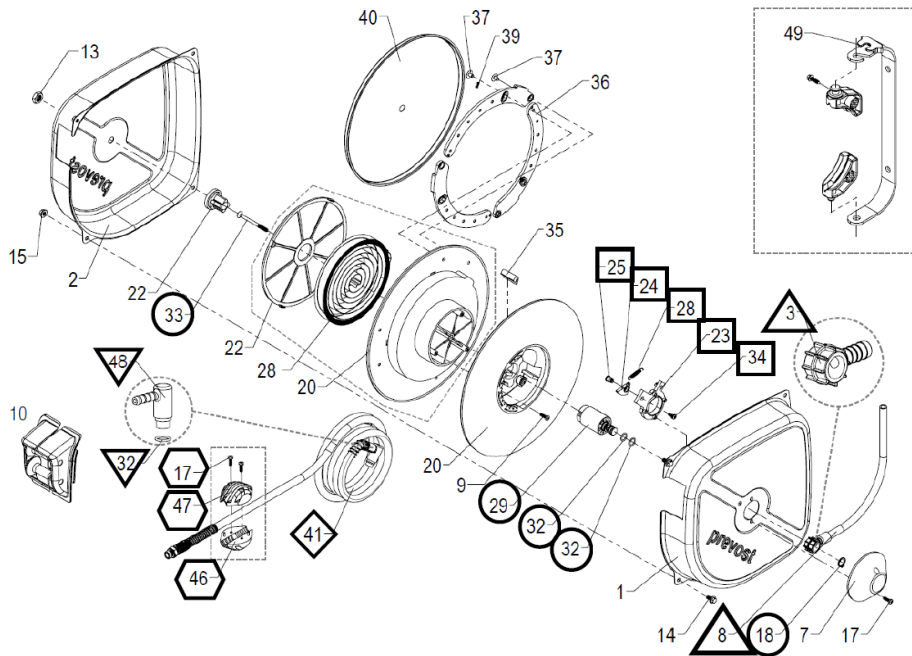

1. SPARE PARTS

DRF / DRFB

Part number	Description	Item	Description	Quantity
DMG 0471K	RATCHET HOOK KIT	23	RATCHET SUPPORT	1
		24	RATCHET	1
		25	RATCHET PIVOT	1
		28	RATCHET SPRING	1
		34	SCREW TC M 4x10	1
DMG 0455K	SWIVEL COUPLING KIT	18	CIRCLIP A 14	1
		29	SWIVEL CONNECTION	1
		32	O RING SEAL	2
		33	SCREW TSP TORX 6x66	1
DMG 0476K	FITTING + SLEEVE KIT D8 DRF	3 8	PLASTIC CONNECTOR D 8 HOSE 8x12 L=1 m DRF	1 1
DMG 0416K	FITTING + SLEEVE KIT D10 DRF	3 8	PLASTIC CONNECTOR D 10 HOSE 10x14 L=1 m DRF	1 1
		3 8	PLASTIC CONNECTOR D 8 HOSE 8x12 L=1 m DRFB	1 1
100075244	FITTING + SLEEVE KIT D8 DRFB	3 8	PLASTIC CONNECTOR D 8 HOSE 8x12 L=1 m DRFB	1 1
100075245	FITTING + SLEEVE KIT D10 DRFB	3 8	PLASTIC CONNECTOR D 10 HOSE 10x14 L=1 m DRFB	1 1
DMG 0343K	HOSE FITTING KIT D8	32 48	SEAL CONNECTOR DIAM 8	1 1
		32 48	SEAL CONNECTOR DIAM 10	1 1
DMG 0465	HOSE KIT DRF 0812	41	HOSE 8x12 L=12 m for DRF 0812	1
DMG 0446	HOSE KIT DRF 0815	41	HOSE 8x12 L=15 m for DRF 0815	1
DMG 0466	HOSE KIT DRF 1010	41	HOSE 10x14 L=10 m for DRF 1010	1
DMG 0447	HOSE KIT DRF 1012	41	HOSE 10x14 L=12 m for DRF 1012	1
DMG 0714	HOSE KIT DRF 1015	41	HOSE 10x14 L=15 m for DRF 1015	1
100074831	HOSE KIT DRFB 0812	41	HOSE 8x12 L=12 m for DRFB 0812	1
100074861	HOSE KIT DRFB 0815	41	HOSE 8x12 L=15 m for DRFB 0815	1
100075122	HOSE KIT DRFB 1010	41	HOSE 10x14 L=10 m for DRFB 1010	1
100074831	HOSE KIT DRFB 1012	41	HOSE 10x14 L=12 m for DRFB 1012	1
DMF BC12	STOPPER HOSE KIT D8 DRF	17 46 + 47	SCREW TC 5x16 HILO STOPPER D.12 DRF	2 1 + 1
		17 46 + 47	SCREW TC 5x16 HILO STOPPER D.14 (1/4") DRF	2 1 + 1
DMG 0022A1	STOPPER HOSE KIT D10 DRF	17 46 + 47	SCREW TC 5x16 HILO STOPPER D.14 (1/4") DRF	2 1 + 1
DMG 0199	HOSE GUIDE KIT	10	HOSE GUIDE ASSEMBLY	1