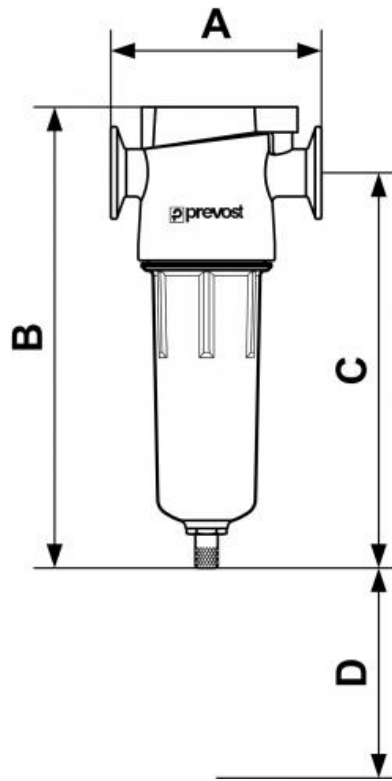

MFC Activated carbon filtration

<u>Female thread (NPT)</u> 1/4" FNPT	<u>Flow rate (cfm at 100 psi)</u> 20	<u>Replacement filter cartridge</u> MFCC 301	<u>Max operating pressure</u> 232 psi 232 psi, 160 psi for 1.1/2" to 3"
<u>Temperature</u> +34°F to +150°F	<u>Construction</u> Aluminum body and bowl	<u>Filtration</u> Activated carbon filter	

Description			
Reference	Female thread (NPT)	Flow rate (cfm at 100 psi)	Replacement filter cartridge
MFC 3201	1/4" FNPT	20	MFCC 301
MFC 3202	3/8" FNPT	35	MFCC 302
MFC 3203	1/2" FNPT	50	MFCC 303
MFC 3204	3/4" FNPT	75	MFCC 304
MFC 3205	3/4" FNPT	103	MFCC 305
MFC 3206	1" FNPT	157	MFCC 306

Reference	Female thread (NPT)	Flow rate (cfm at 100 psi)	Replacement filter cartridge
MFC 3207	1" 1/2 FNPT	257	MFCC 307
MFC 3208	1" 1/2 FNPT	360	MFCC 308
MFC 3209	2" FNPT	401	MFCC 309
MFC 3210	2" 1/2 FNPT	584	MFCC 310
MFC 3211	2" 1/2 FNPT	775	MFCC 311
MFC 3212	2" 1/2 FNPT	1029	MFCC 312
MFC 3213	3" FNPT	1199	MFCC 313
MFC 3214	3" FNPT	1499	MFCC 314

Dimensions

Reference	A inch	B inch	C inch	D inch
MFC 3201	0.37270341207349	0.6742125984252	0.56233595800525	0.249343832021
MFC 3202	0.37270341207349	0.6742125984252	0.56233595800525	0.249343832021
MFC 3203	0.37270341207349	0.82677165354331	0.70997375328084	0.249343832021
MFC 3204	0.43307086614173	0.85990813648294	0.72112860892388	0.249343832021
MFC 3205	0.43307086614173	0.85990813648294	0.72112860892388	0.249343832021
MFC 3206	0.43307086614173	1.0698818897638	0.78346456692913	0.249343832021
MFC 3207	0.65616797900263	1.1046587926509	0.90583989501312	0.249343832021
MFC 3208	0.65616797900263	1.4229002624672	1.2240813648294	0.249343832021
MFC 3209	0.65616797900263	1.8569553805774	1.6581364829396	0.249343832021
MFC 3210	0.75721784776903	2.0813648293963	1.8044619422572	0.249343832021
MFC 3211	0.75721784776903	2.0813648293963	1.8044619422572	0.249343832021
MFC 3212	0.75721784776903	2.0813648293963	1.8044619422572	0.249343832021