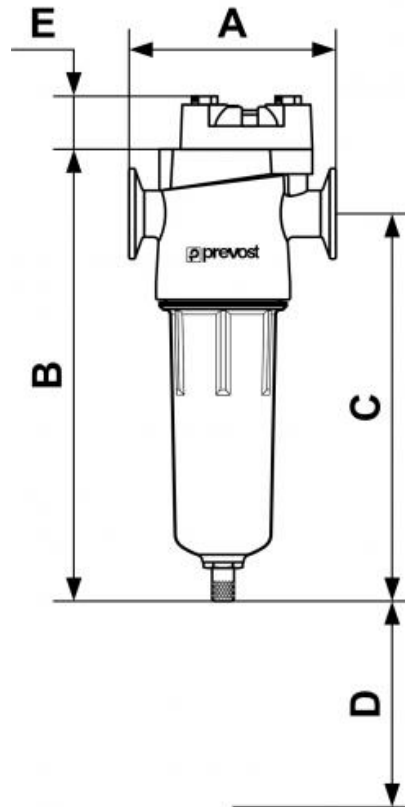

232 psi 232 psi, 160 psi for 1.1/2" to 3"

Temperature

+34°F to +150°F

Construction

Aluminum body and bowl

Filtration

0,01 µm

Equipped with

Automatic float drain

Description

Reference	Female thread (NPT)	Flow rate (cfm at 100 psi)	Replacement filter cartridge
MFB 2201	1/4" FNPT	20	MFBC 201
MFB 2202	3/8" FNPT	35	MFBC 202
MFB 2203	1/2" FNPT	50	MFBC 203
MFB 2204	3/4" FNPT	75	MFBC 204
MFB 2205	3/4" FNPT	103	MFBC 205

Reference	Female thread (NPT)	Flow rate (cfm at 100 psi)	Replacement filter cartridge
MFB 2206	1" FNPT	157	MFBC 206
MFB 2207	1" 1/2 FNPT	257	MFBC 207
MFB 2208	1" 1/2 FNPT	360	MFBC 208
MFB 2209	2" FNPT	401	MFBC 209
MFB 2210	2" 1/2 FNPT	584	MFBC 210
MFB 2211	2" 1/2 FNPT	775	MFBC 211
MFB 2212	2" 1/2 FNPT	1029	MFBC 212
MFB 2213	3" FNPT	1199	MFBC 213

Dimensions

Reference	A inch	B inch	C inch	D inch	E inch
MFB 2201	0.37270341207349	0.6742125984252	0.56233595800525	0.249343832021	0.098425196850394
MFB 2202	0.37270341207349	0.6742125984252	0.56233595800525	0.249343832021	0.098425196850394
MFB 2203	0.37270341207349	0.82677165354331	0.70997375328084	0.249343832021	0.098425196850394
MFB 2204	0.43307086614173	0.85990813648294	0.72112860892388	0.249343832021	0.098425196850394
MFB 2205	0.43307086614173	0.85990813648294	0.72112860892388	0.249343832021	0.098425196850394
MFB 2206	0.43307086614173	1.0698818897638	0.78346456692913	0.249343832021	0.19685039370079
MFB 2207	0.65616797900263	1.1046587926509	0.90583989501312	0.249343832021	0.19685039370079
MFB 2208	0.65616797900263	1.4229002624672	1.2240813648294	0.249343832021	0.19685039370079
MFB 2209	0.65616797900263	1.8569553805774	1.6581364829396	0.249343832021	0.19685039370079
MFB 2210	0.75721784776903	2.0813648293963	1.8044619422572	0.249343832021	0.19685039370079
MFB 2211	0.75721784776903	2.0813648293963	1.8044619422572	0.249343832021	0.19685039370079
MFB 2212	0.75721784776903	2.0813648293963	1.8044619422572	0.249343832021	0.19685039370079