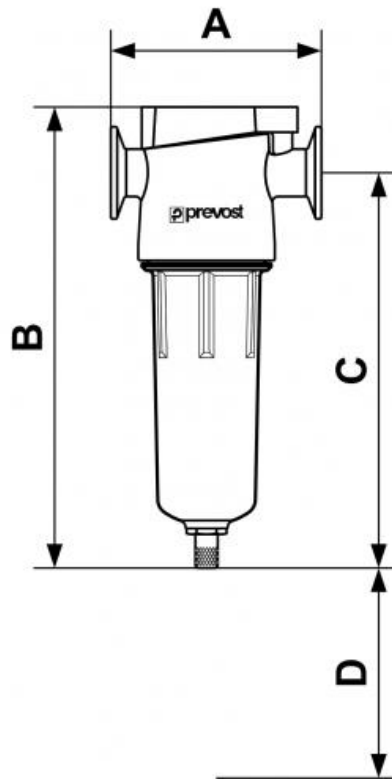

MFC activated carbon filtration

Female thread (BSPP)

G 1/4

Flow rate (in m³/h at 7 bar)

34

Replacement filter cartridge

MFCC 301

Max operating pressure

16 bar 16 bar, 11 bar for G 1 1/2 to G3

Temperature

+1°C to +66°C

Construction

Aluminium body and bowl

Filtration

Activated carbon filter

Description

Reference	Female thread (BSPP)	Flow rate (in m ³ /h at 7 bar)	Replacement filter cartridge	Female thread (NPT)	Flow rate (cfm at 100 psi)
MFC 301	G 1/4	34	MFCC 301	1/4" FNPT	20
MFC 3201			MFCC 301	3/8" FNPT	35
MFC 3202			MFCC 302	1/2" FNPT	50
MFC 3203			MFCC 303	3/4" FNPT	75
MFC 3204			MFCC 304	3/4" FNPT	103

Reference	Femalethread (BSP)	Flow rate (in m ³ /h at 7 bar)	Replacement filter cartridge	Femalethread (NPT)	Flow rate (cfm at 100 psi)
MFC 3205			MFCC 305	1" FNPT	157
MFC 3206			MFCC 306	1" 1/2 FNPT	257
MFC 3207			MFCC 307	1" 1/2 FNPT	360
MFC 3208			MFCC 308	2" FNPT	401
MFC 3209			MFCC 309	2" 1/2 FNPT	584
MFC 3210			MFCC 310	2" 1/2 FNPT	775
MFC 3211			MFCC 311	2" 1/2 FNPT	1029
MFC 3212			MFCC 312	3" FNPT	1199
MFC 3213			MFCC 313	3" FNPT	1499
MFC 3214			MFCC 314		