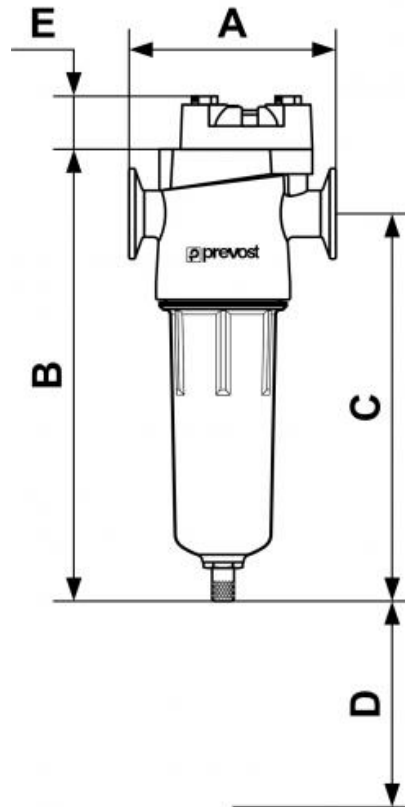

MFB Sub-micronic filter - Coalescing filter 0.01 µm

<u>Female thread (BSPP)</u> G 1/4	<u>Flow rate (in m³/h at 7 bar)</u> 34	<u>Replacement filter cartridge</u> MFBC 201	<u>Max operating pressure</u> 16 bar 16 bar, 11 bar for G 1 1/2 to G3
<u>Temperature</u> +1°C to +66°C	<u>Construction</u> Aluminium body and bowl	<u>Filtration</u> 0,01 µm	<u>Equipped with</u> Automatic float drain

Description					
Reference	Female thread (BSPP)	Flow rate (in m ³ /h at 7 bar)	Replacement filter cartridge	Female thread (NPT)	Flow rate (cfm at 100 psi)
MFB 201	G 1/4	34	MFBC 201	1/4" FNPT	20
MFB 205	G 3/4	175	MFBC 205	3/8" FNPT	35
MFB 2201			MFBC 201	1/2" FNPT	50
MFB 2202			MFBC 202	3/4" FNPT	75

Reference	Femalethread (BSP)	Flow rate (in m ³ /h at 7 bar)	Replacement filter cartridge	Femalethread (NPT)	Flow rate (cfm at 100 psi)
MFB 2203			MFBC 203	3/4" FNPT	103
MFB 2204			MFBC 204	1" FNPT	157
MFB 2205			MFBC 205	1" 1/2 FNPT	257
MFB 2206			MFBC 206	1" 1/2 FNPT	360
MFB 2207			MFBC 207	2" FNPT	401
MFB 2208			MFBC 208	2" 1/2 FNPT	584
MFB 2209			MFBC 209	2" 1/2 FNPT	775
MFB 2210			MFBC 210	2" 1/2 FNPT	1029
MFB 2211			MFBC 211	3" FNPT	1199
MFB 2212			MFBC 212		
MFB 2213			MFBC 213		