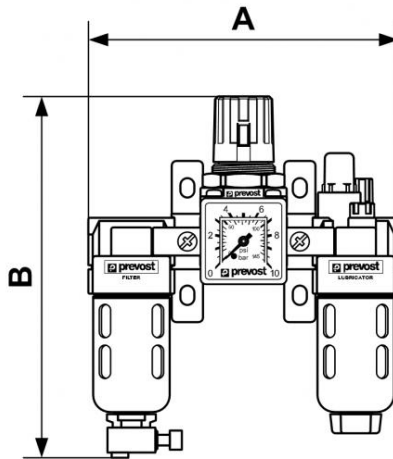

### Construction

Body : Aluminium  
Polycarbonate bowl with metallic protection

### Equipped with

Manual drain

## Description

Reference	NPT female thread	Flow rate (cfm at 87 psi ?P)	Max operating pressure (psi)	Filtration (µm)
<b>TT SM201</b>	1/4" FNPT	14psi) = 17.65	174	25

**Dimensions**

Reference	A inch	B inch
<b>TT SM201</b>	0.47900262467192	0.55774278215223