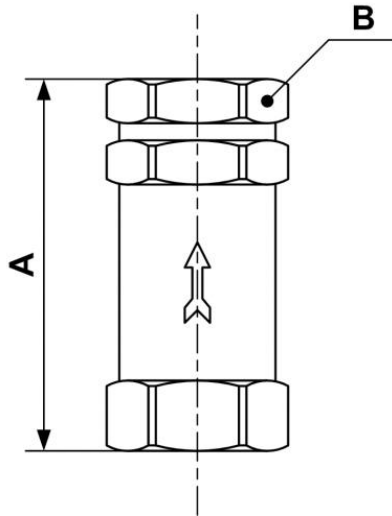

Check valve

NPT female thread
1/8" FNPT

Construction
Brass body

Highlight
Network safety

Description

Reference	NPT female thread
A24 200	1/8" FNPT
A24 201	1/4" FNPT

Dimensions		
Reference	A inch	B inch
A24 200	1.378	0.512
A24 201	1.614	0.669