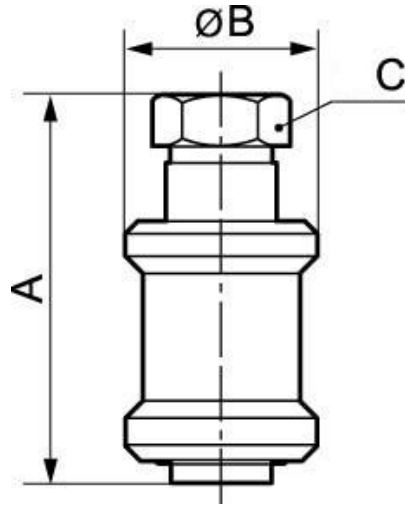

## Slide valve

Description	
Reference	NPT female thread
<b>A17 200</b>	1/8" FNPT
<b>A17 201</b>	1/4" FNPT
<b>A17 202</b>	3/8" FNPT
<b>A17 203</b>	1/2" FNPT

**Dimensions**

Reference	A inch	B inch	C inch
<b>A17 200</b>	0.15748031496063	0.082020997375328	0.045931758530184
<b>A17 201</b>	0.19028871391076	0.098425196850394	0.055774278215223
<b>A17 202</b>	0.22965879265092	0.11482939632546	0.072178477690289
<b>A17 203</b>	0.26246719160105	0.13123359580052	0.085301837270341