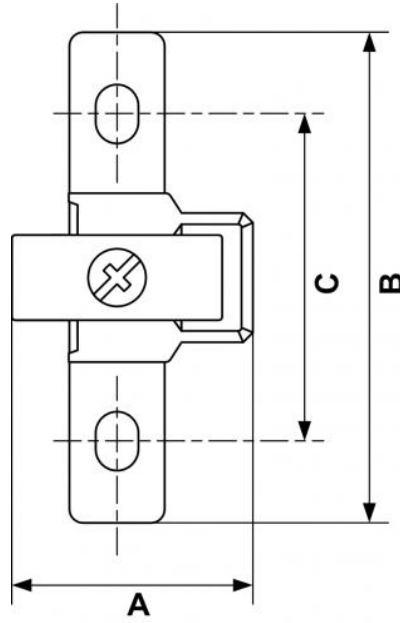

## ALTO 1 - 1/4" Modular Wall Mount Bracket

Description	
Reference	NPT female thread
TC S201	1/4" FNPT

Dimensions

Reference	A mm	B mm	C mm
TC S201	36	73	51