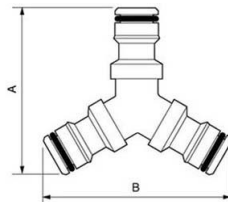

### Construction

Chrome-plated brass body

## Description

## Dimensions

Reference	A mm	B mm
ELP 096003	61	68