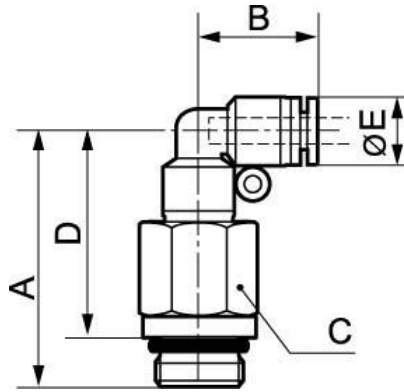

Extended male elbow - Metric tube to M5 - RPC LG

Metric male threading

M5

For tube OD (mm)

4

Operating pressure

0 to 145 psi

Temperature

+32°F to +140°F

Construction

Polymer and nickel-plated
brass

Description

Reference	Metric male threading	For tube OD (mm)
RPC LG04M5	M5	4
RPC LG06M5	M5	6

Dimensions

Reference	A inch	B inch	C inch	D inch	E inch
RPC LG04M5	0.11646981627297	0.05741469816273	0.032808398950131	0.10334645669291	0.032808398950131
RPC LG06M5	0.13287401574803	0.067257217847769	0.039370078740158	0.11975065616798	0.041994750656168