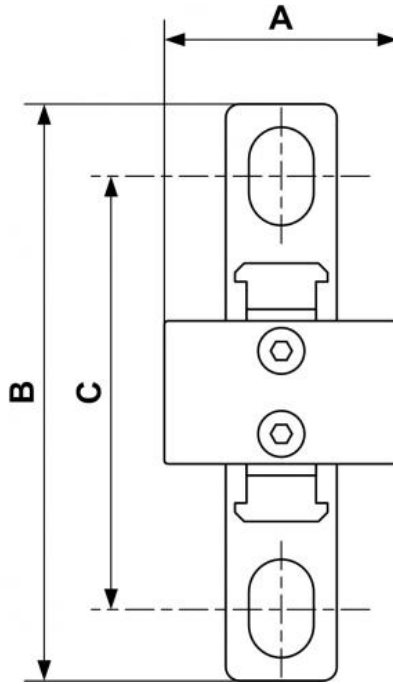

## ALTO 4 - 3/4" - 1" Wall bracket and seal set

Description	
Reference	Description
<b>TA S45</b>	1 set TA S45 for 2 modules 2 sets TA S45 for 3 modules

**Dimensions**

Reference	A inch	B inch	C inch
<b>TA S45</b>	2.008	4.921	3.819