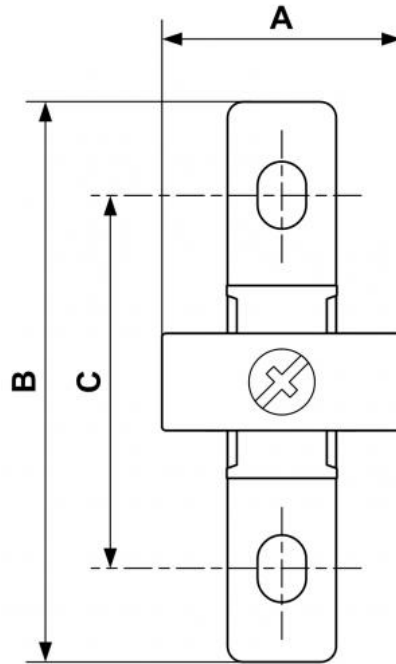

## ALTO 1 - 1/4" Wall mounting bracket kit

Description	
Reference	Description
<b>TA S1</b>	- 1 set TA S1 for a 1/4" FNPT 2-piece-set - 2 sets TA S1 for a 1/4" FNPT 3-piece-set

**Dimensions**

Reference	A inch	B inch	C inch
<b>TA S1</b>	1.26	2.874	2.008