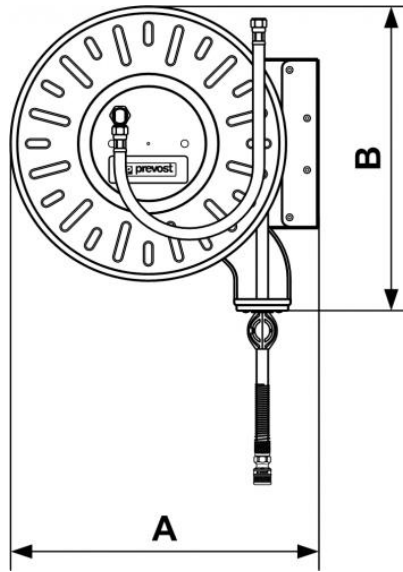

304 Stainless steel with rubber hose - Food grade

ID (in) 5/8"	Length (ft) 82'	Coupler ELS 09	Swivel inlet BSPP male thread 1/2" MBSP
Weight (lbs) 97	Technology Pipe locked with ratchet stop	Max operating pressure 145 psi	Temperature +5°F to +140°F
Construction AISI 304 stainless steel case	Connection 3.3 ft of inlet supply hose	Equipped with Fixed bracket	

Description					
Reference	ID (in)	Length (ft)	Coupler	Swivel inlet BSPP male thread	Weight (lbs)
DLOI 1625LS	5/8"	82'	ELS 09	1/2" MBSP	97

Reference	ID (in)	Length (ft)	Coupler	Swivel inlet BSP male thread	Weight (lbs)
DLOI 1920LS	3/4"	65'	ELS 09	1" MBSP	92.61

Dimensions

Reference	A inch	B inch
DLOI 1625LS	24.567	24.016
DLOI 1920LS	24.567	24.016