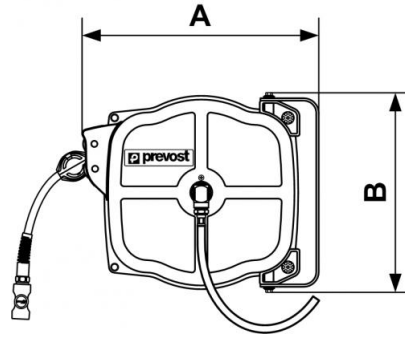

DPF Series - Industrial type - Polyurethane hose

Description						
Reference	ID (in)	Length (ft)	Coupler	Flow rate (cfl)	Swivel inlet BSPP female thread	Weight (lb)
DPF 0815IS	5/16"	50'	ISI 06	18	3/8" FBSP	19.84
DPF 1012IS	3/8"	40'	ISI 06	29	3/8" FBSP	19.84
DPF 0815ES	5/16"	50'	ESI 07	18	3/8" FBSP	19.84
DPF 1012ES	3/8"	40'	ESI 07	31	3/8" FBSP	19.84

Dimensions

Reference	A mm	B mm
DPF 0815IS	377	317
DPF 1012IS	377	317
DPF 0815ES	377	317
DPF 1012ES	377	317