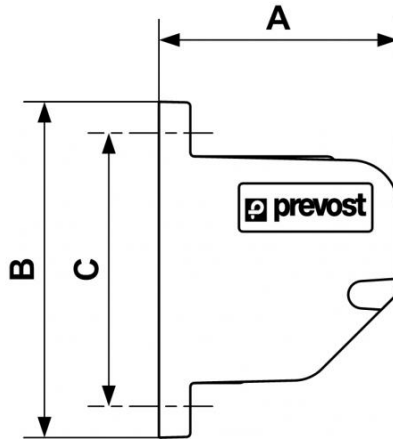

## Wall support bracket for prevoS1 and 27202 blow guns

Description		
Reference	Spacing (in)	Fitted with
<b>BG FIX</b>	2.76	Magnets
<b>BG FIXM</b>	2.76	

### Dimensions

Reference	A inch	B inch	C inch
<b>BG FIX</b>	2.677	3.386	2.756
<b>BG FIXM</b>	2.677	3.386	2.756