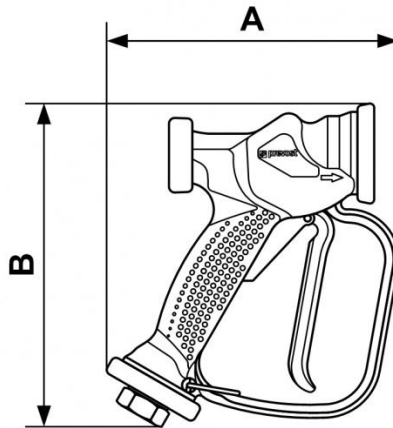

Stainless steel wash gun

| Description | | | | | | |
|----------------|--------------------|------------------------------|------------------------------|------------------------|--|-------------|
| Reference | BSPP female thread | Flow rate (at 174 psi (GPM)) | Max operating pressure (psi) | Temperature (max (°F)) | Construction | Weight (lb) |
| PM JETI | 1/2" FBSP | 13 GPM at 174 psi | 175 | 175 | Polyamide and Stainless steel adjustable spray wash gun. Use with adaptor ELP 096153 | 0.97 |

Dimensions

| Reference | A inch | B inch |
|----------------|-----------------|------------------|
| PM JETI | 0.5741469816273 | 0.63648293963255 |