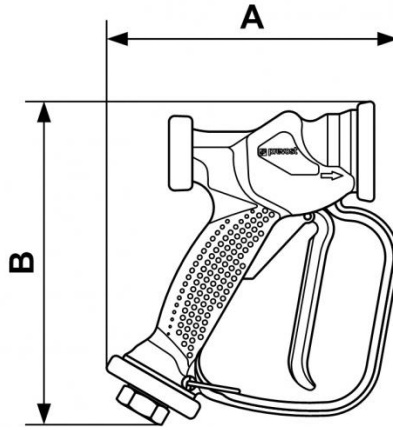

Stainless steel wash gun

Description						
Reference	BSPB female thread	Flow rate (at 174 psi (GPM))	Max operating pressure (psi)	Temperature (max (°F))	Construction	Weight (lb)
PM JETI	1/2" FBSP	13 GPM at 174 psi	175	175	Polyamide and Stainless steel adjustable spray wash gun. Use with adaptor ELP 096153	0.97

Dimensions

Reference	A mm	B mm
PM JETI	175	194