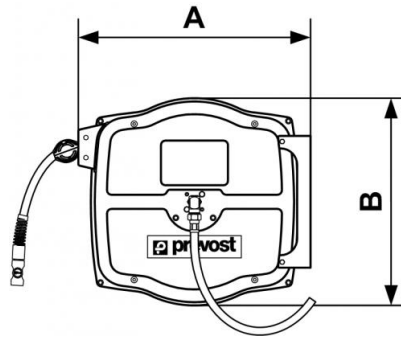

## DGF Series - Large industrial type - Rubber hose

Description						
Reference	ID (in)	Length (ft)	Coupler	Flow rate (cfm)	Swivel inlet (BSP)	Weight (lb)
<b>DGF 0810IS</b>	5/16"	33'	ISI 06	18	3/8" FBSP	37.48
<b>DGF 0815IS</b>	5/16"	50'	ISI 06	12	3/8" FBSP	40.79
<b>DGF 0820IS</b>	5/16"	65'	ISI 06	9	3/8" FBSP	44.10
<b>DGF 1010IS</b>	3/8"	33'	ISI 06	29	3/8" FBSP	39.69
<b>DGF 1015IS</b>	3/8"	50'	ISI 06	25	3/8" FBSP	41.89
<b>DGF 1310IS</b>	1/2"	33'	ISI 08	64	1/2" MBSP	41.89
<b>DGF 0810US</b>	5/16"	33'	USI 06	18	3/8" FBSP	37.48

Reference	ID (in)	Length (ft)	Coupler	Flow rate (cfm)	Swivelinlet (BSPP)	Weight (lb)
<b>DGF 0815US</b>	5/16"	50'	USI 06	12	3/8" FBSP	40.79
<b>DGF 0820US</b>	5/16"	65'	USI 06	9	3/8" FBSP	44.10
<b>DGF 1010US</b>	3/8"	33'	USI 06	29	3/8" FBSP	39.69
<b>DGF 1015US</b>	3/8"	50'	USI 06	25	3/8" FBSP	41.89
<b>DGF 1310US</b>	1/2"	33'	USI 08	64	1/2" MBSP	41.89
<b>DGF 0810ES</b>	5/16"	33'	ESI 07	18	3/8" FBSP	37.48
<b>DGF 0815ES</b>	5/16"	50'	ESI 07	12	3/8" FBSP	40.79
<b>DGF 0820ES</b>	5/16"	65'	ESI 07	9	3/8" FBSP	44.10
<b>DGF 1010ES</b>	3/8"	33'	ESI 07	32	3/8" FBSP	39.69
<b>DGF 1015ES</b>	3/8"	50'	ESI 07	25	3/8" FBSP	41.89
<b>DGF 1310ES</b>	1/2"	33'	ESI 07	42	1/2" MBSP	41.89
<b>DGF 0810CS</b>	5/16"	33'	CSI 06	18	3/8" FBSP	37.48
<b>DGF 0815CS</b>	5/16"	40'	CSI 06	12	3/8" FBSP	40.8
<b>DGF 0820CS</b>	5/16"	65'	CSI 06	9	3/8" FBSP	44
<b>DGF 1010CS</b>	3/8"	33'	CSI 06	29.4	3/8" FBSP	40

Reference	ID (in)	Length (ft)	Coupler	Flow rate (cfm)	Swivel inlet (BSP)	Weight (lb)
<b>DGF 1015CS</b>	3/8"	50'	CSI 06	25	3/8" FBSP	41.89
<b>DGF 1310CS</b>	1/2"	33'	CSI 08	64	G 1/2 MBSP	41.89

Dimensions		
Reference	A mm	B mm
<b>DGF 0810IS</b>	520	462
<b>DGF 0815IS</b>	520	462
<b>DGF 0820IS</b>	520	462
<b>DGF 1010IS</b>	520	462
<b>DGF 1015IS</b>	520	462
<b>DGF 1310IS</b>	520	462
<b>DGF 0810US</b>	520	462