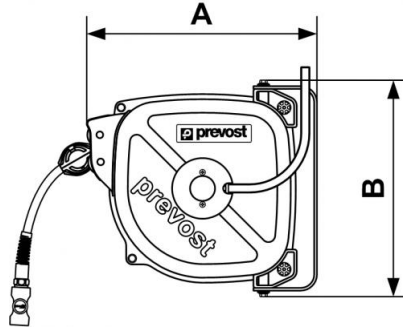

DRFB Series - Hose reel w/ safety retraction - PU/PVC hose

Description						
Reference	ID (in)	Length (ft)	Coupler	Fixed inlet (in)	Flow rate (CFM)	Weight (lb)
DRFB 0812IS	5/16"	40'	ISI 06	5/16"	18	13.22
DRFB 0815IS	5/16"	50'	ISI 06	5/16"	12	15.43
DRFB 1010IS	3/8"	33'	ISI 06	3/8"	29	12.57
DRFB 1012IS	3/8"	40'	ISI 06	3/8"	28	14.99
DRFB 0812US	5/16"	40'	USI 06	5/16"	18	13.22
DRFB 0815US	5/16"	50'	USI 06	5/16"	12	15.43
DRFB 1010US	3/8"	33'	USI 06	3/8"	29	12.57

Reference	ID (in)	Length (ft)	Coupler	Fixed inlet (in)	Flow rate (CFM)	Weight (lb)
DRFB 1012US	3/8"	40'	USI 06	3/8"	28	14.99
DRFB 0812ES	5/16"	40'	ESI 07	5/16"	18	13.22
DRFB 0815ES	5/16"	50'	ESI 07	5/16"	12	15.43
DRFB 1010ES	3/8"	33'	ESI 07	3/8"	32	12.57
DRFB 1012ES	3/8"	40'	ESI 07	3/8"	28	14.99
DRFB 0812AS	5/16"	40'	ASI 06	5/16"	18	13.22
DRFB 0815AS	5/16"	50'	ASI 06	5/16"	12	15.43
DRFB 1010AS	3/8"	33'	ASI 06	3/8"	28	12.57
DRFB 1012AS	3/8"	40'	ASI 06	3/8"	28	14.99
DRFB 0812CS	5/16"	40'	CSI 06	5/16"	18	13.22
DRFB 0815CS	5/16"	50'	CSI 06	5/16"	12	15.43
DRFB 1010CS	3/8"	33'	CSI 06	3/8"	29	12.57
DRFB 1012CS	3/8"	40'	CSI 06	3/8"	28	15